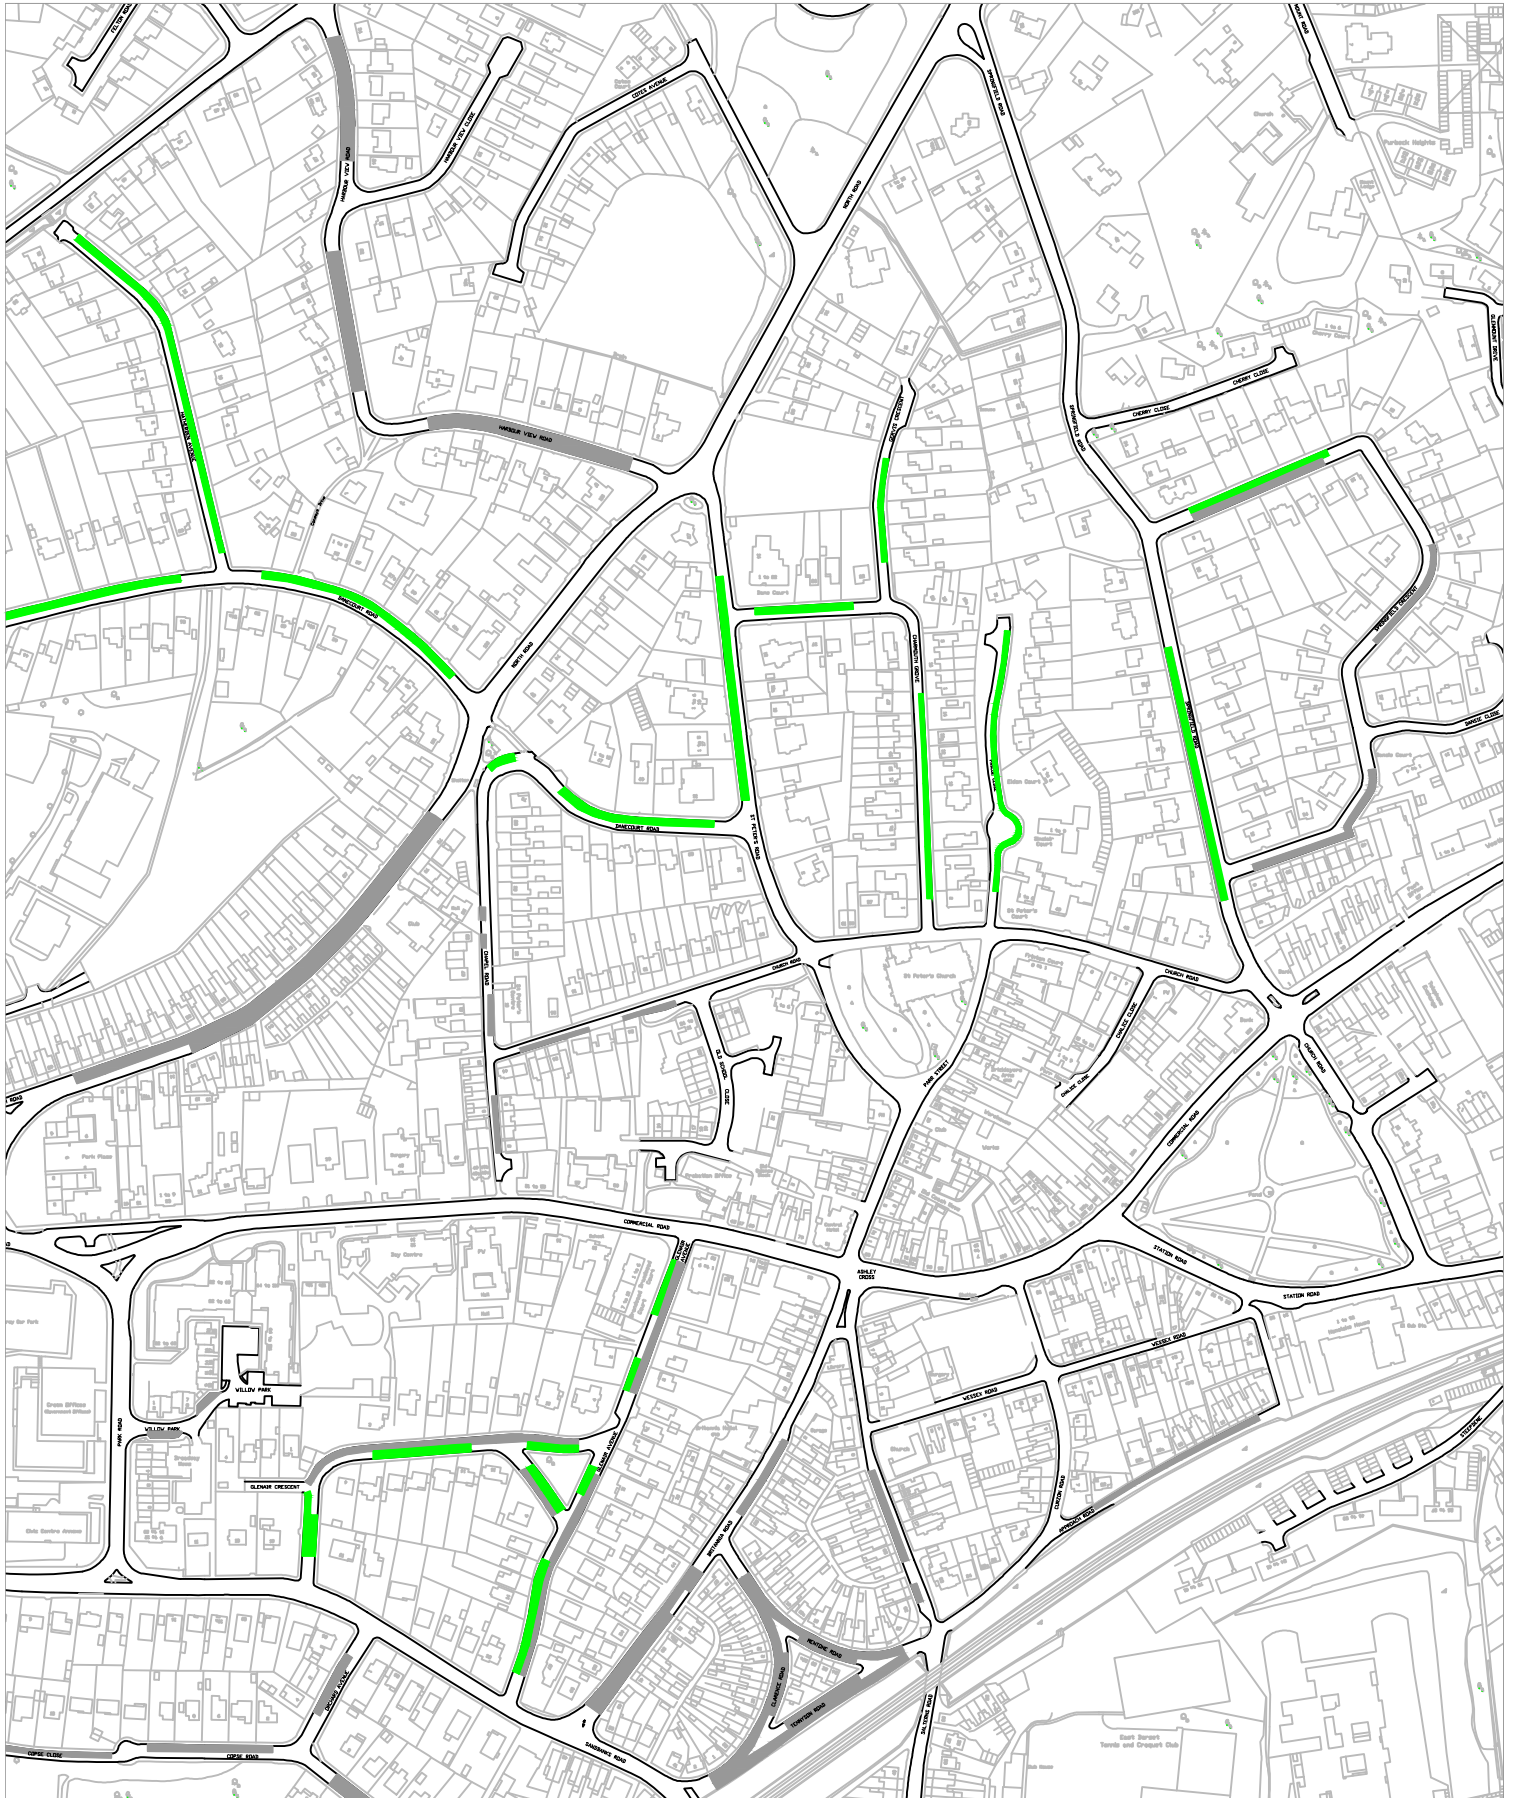

## Civic Centre Commuter Parking Zones G&H

Commuter Permits are only valid in bays marked **GREEN**, they are NOT VALID in bays marked GREY nor in the Civic Centre Surface Car Park.

...continued from over.