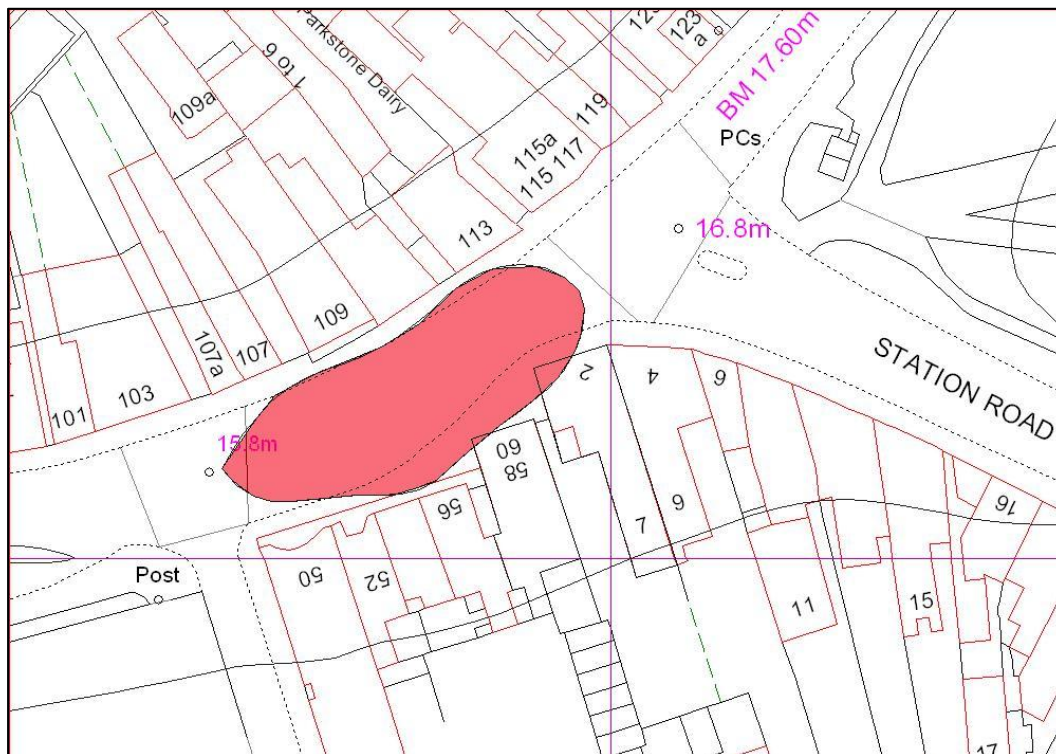

# The Borough of Poole Air Quality Management Area No. 1(Commercial Road) Order 2010

## SCHEDULE 1

This map is reproduced from the Ordnance Survey with the permission of Ordnance Survey on behalf of the Controller of Her Majesty's Stationary Office ©Crown Copyright. Unauthorised reproduction infringes Crown Copyright and may lead to prosecution or civil proceedings. 10024248. 2010