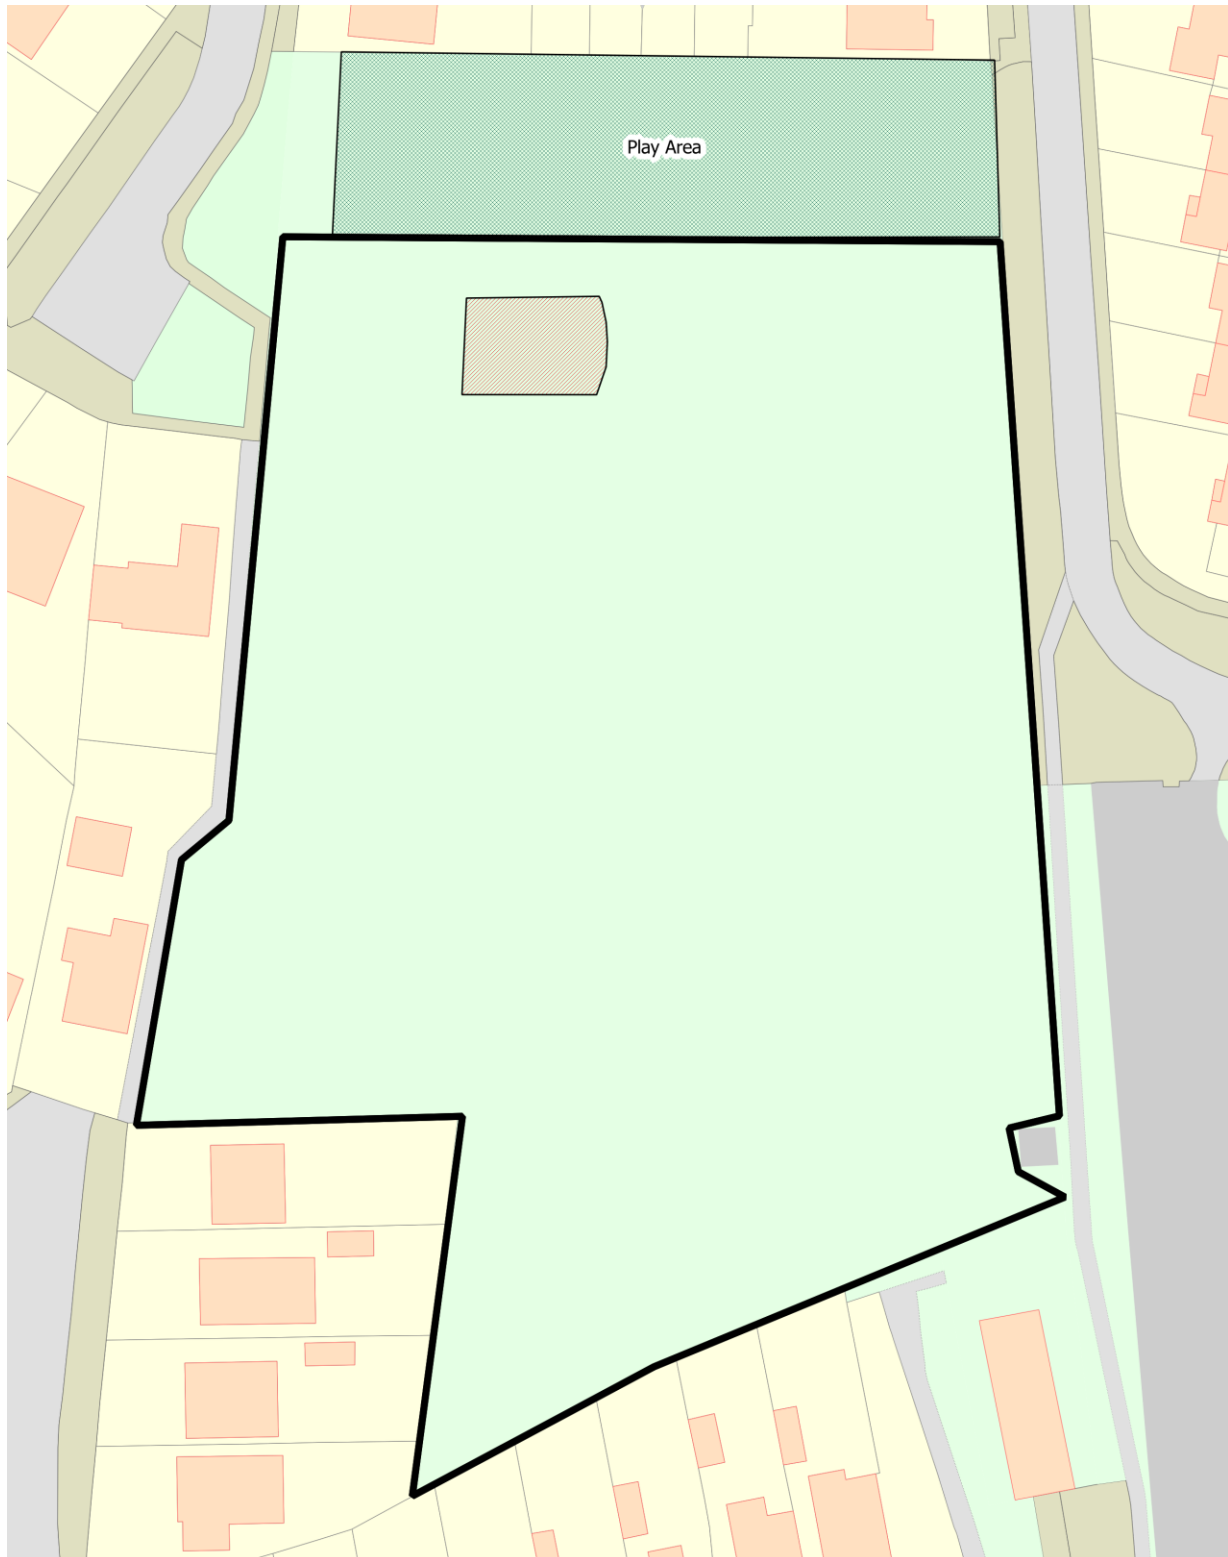

St Georges Playing Field

Borough of Poole Event Site Information Pack

Address: Events Team, Borough of Poole, Upton House, Upton Country Park, Poole, Dorset, BH17 7BJ
Email: events@poole.gov.uk
Phone: 01202 261306
Web: www.poole.gov.uk/leisure-and-culture/