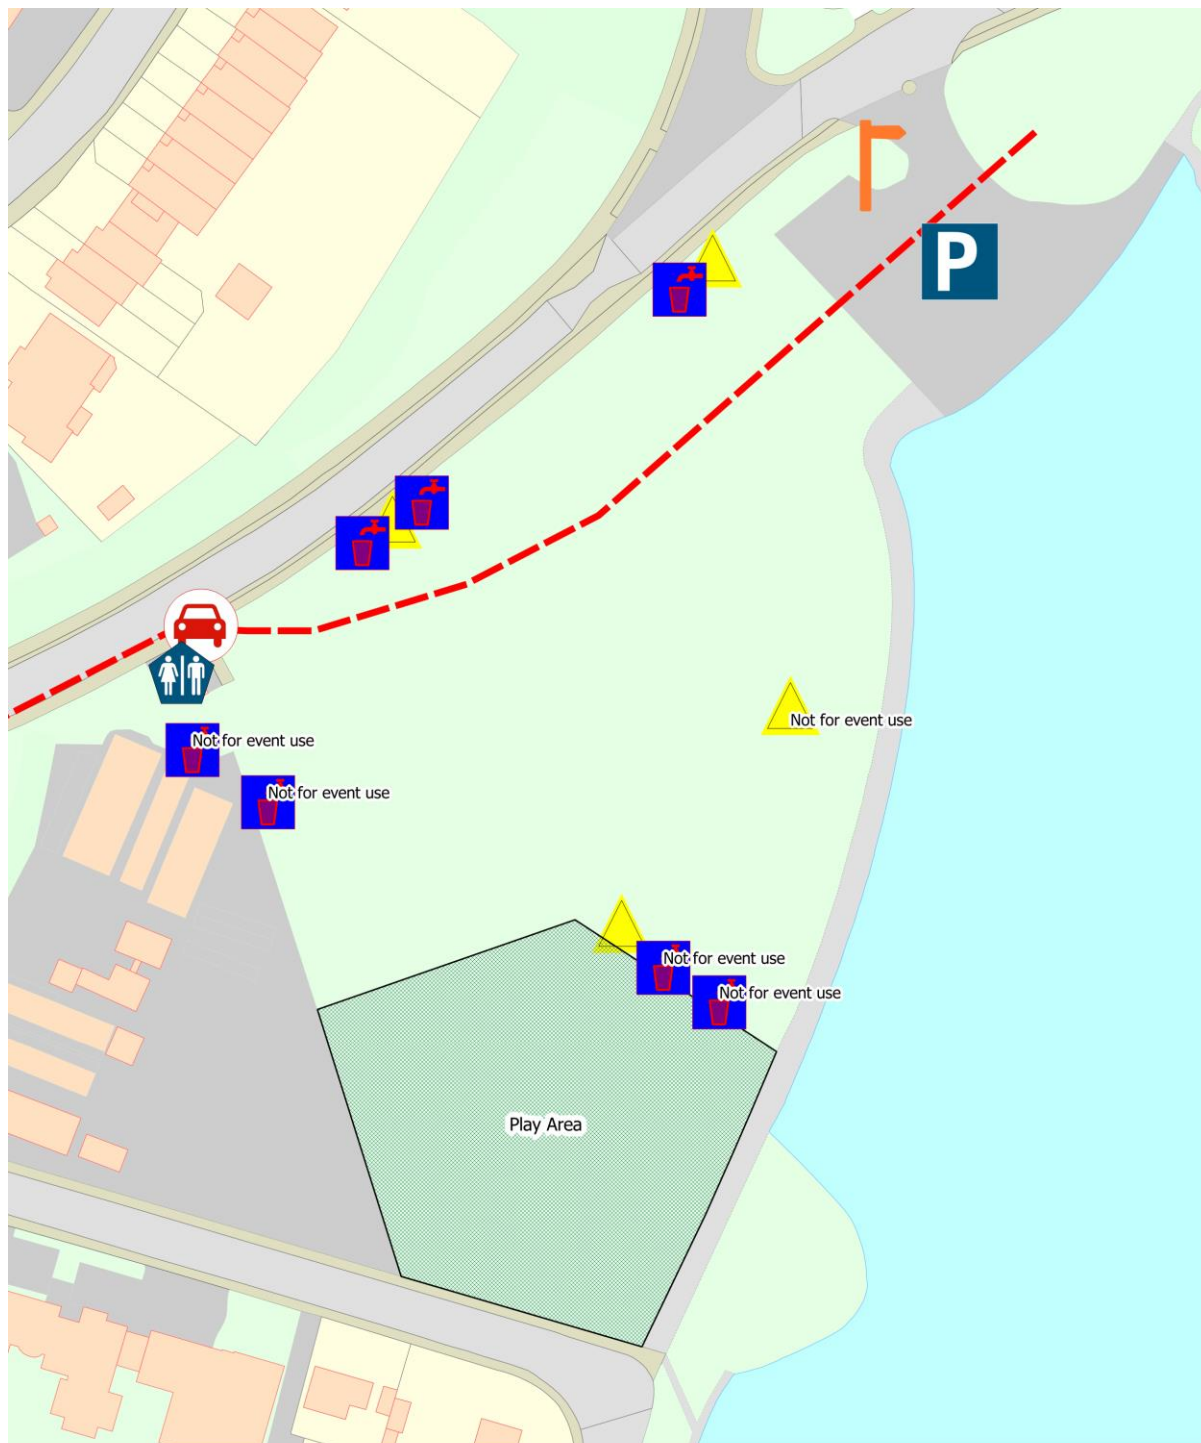

Poole Park, West Field

Borough of Poole Event Site Information Pack

Legend

Electricity Points	Underground Cable	Non-drinking water	Car Parks
Toilets	Play Area	Notice Boards	Vehicle Access

Address: Events Team, Borough of Poole, Upton House, Upton Country Park, Poole, Dorset, BH17 7BJ
Email: events@poole.gov.uk
Phone: 01202 261306
Web: www.poole.gov.uk/leisure-and-culture/